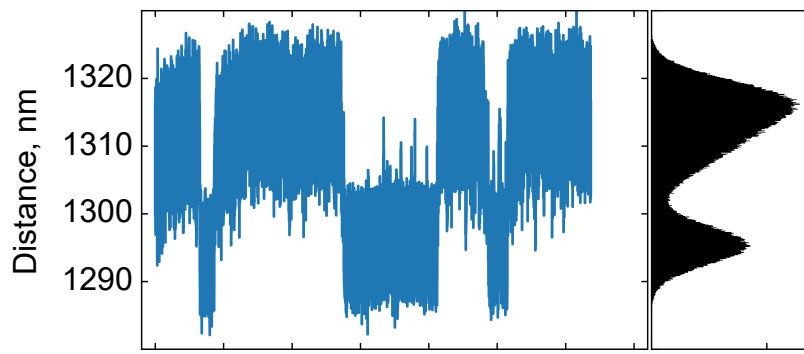

Cut-off frequency value

Time, s

0 50 100 150

Counts, #

0.9

0.45

0.1

0.001