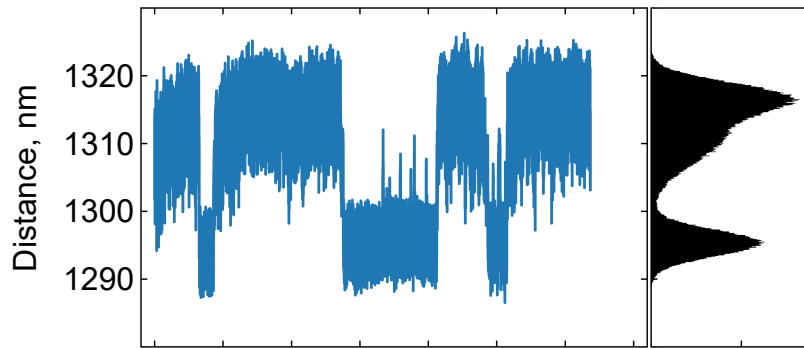

Cut-off frequency value

Time, s

0 50 100 150

Counts, #

0.9

0.45

0.1

0.001