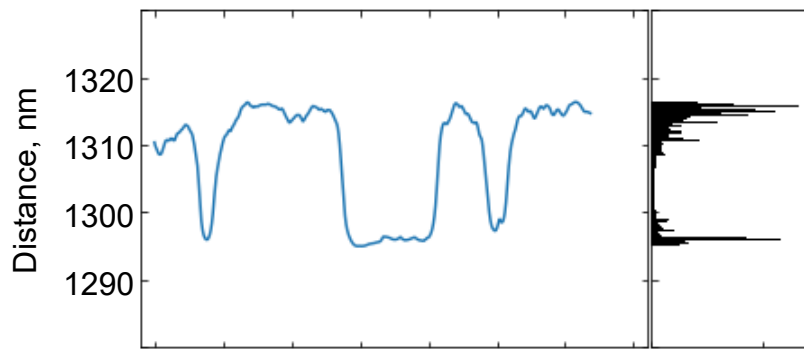

Cut-off frequency value

Time, s

0 50 100 150

Counts, #

0.9

0.45

0.1

0.001