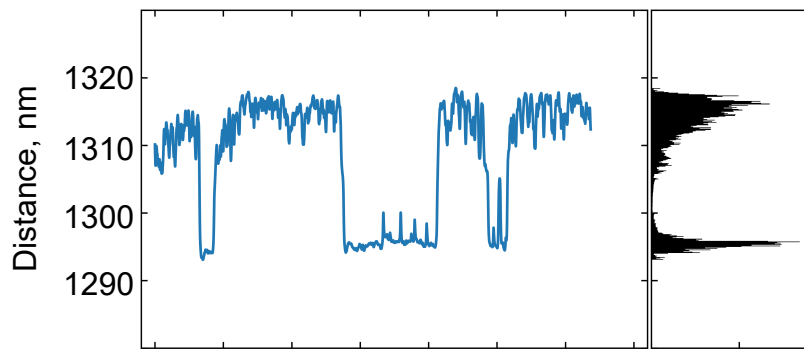

Cut-off frequency value

Time, s

0 50 100 150

Counts, #

0.9

0.45

0.1

0.001