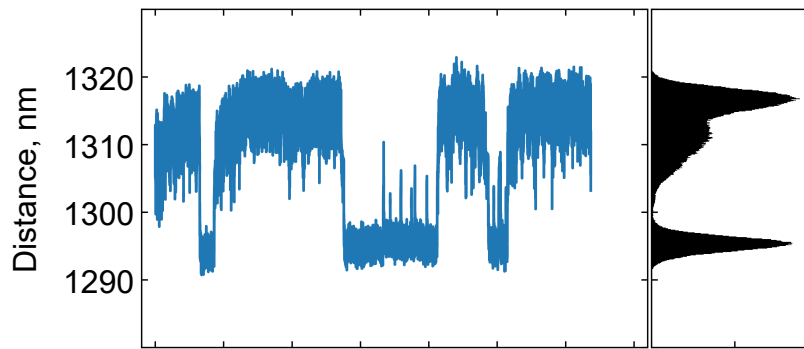

Cut-off frequency value

Time, s

0 50 100 150

Counts, #

0.9

0.45

0.1

0.001